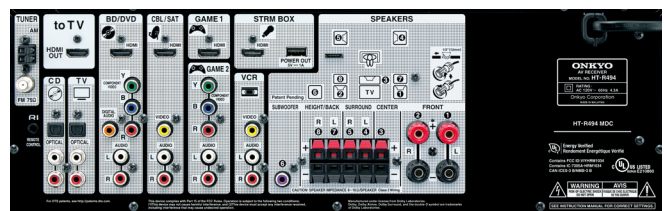

Rear View

Text on receiver may vary with region.