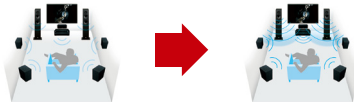

AccuEQ Room Acoustic Calibration

AccuEQ measures and corrects speaker distances, output levels, crossover frequencies, and frequency response from one quick and easy listening position to ensure clear and balanced surround-sound.

AccuEQ
ROOM CALIBRATION

HDMI Video Up-Conversion

Only one wire! Every video signal is converted and sent to your TV through one HDMI cable.

Ready for Streaming Media Devices

The handy STRM Box port supplies power to streaming media players. Keep up with your video subscription services and other programs streamed from the Internet.

SPECIFICATIONS

A/V RECEIVER

Amplifier Section

Power Output	All Channels 115 W/Ch (6 Ohms, 1 kHz, 0.9% THD, 1 Channel Driven, FTC) 65 W/Ch (8 Ohms, 20 Hz–20 kHz, 0.7% THD, 2 Channels Driven, FTC)
Dynamic Power	160 W (3 Ohms, Front) 125 W (4 Ohms, Front) 85 W (8 Ohms, Front)
THD+N (Total Harmonic Distortion + Noise)	0.08% (20 Hz–20 kHz, Half Power)
Input Sensitivity and Impedance	200 mV/47 k-ohms (Line)
Rated RCA Output Level and Impedance	1 Vrms/470 Ohms (Subwoofer Pre Out)
Maximum RCA Output Level and Impedance	2 V/470 Ohms (Subwoofer Pre Out)
Frequency Response	10 Hz–100 kHz/+1 dB, -3 dB (Direct Mode)
Tone Control	±10 dB, 20 kHz (Bass) ±10 dB, 20 kHz (Treble)
Signal-to-Noise Ratio	100 dB (Line, IHF-A)
Speaker Impedance	6 Ohms–16 Ohms

Video Section

Input Sensitivity/Output Level and Impedance	Video 1.0 Vp–p/75 Ohms (Component Y) 0.7 Vp–p/75 Ohms (Component Pb/Cb, Pr/Cr) 1.0 Vp–p/75 Ohms (Composite)

Tuner Section

Tuning Frequency Range	FM 87.5 MHz–107.9 MHz AM 530 kHz–1,710 kHz
FM/AM Preset Memory	40 Stations
General	
Power Supply	AC 120V~ 60 Hz
Power Consumption	4.3 A
No-Sound Power Consumption	80 W
Standby Power Consumption	0.1 W
Dimensions (W x H x D)	17 1/8" x 6 3/16" x 12 13/16" (435 x 160 x 328 mm)
Weight	17.2 lbs. (7.8 kg)

SPEAKER SYSTEM

Speaker Type	Front 2-Way, Bass Reflex Height Full-Range, Acoustic-Suspension Center 2-Way, Bass Reflex Surround Full-Range, Acoustic-Suspension Subwoofer Bass Reflex, Powered
Drivers	Front 5" (12 cm) Cone Woofer 1" (2.5 cm) Balanced-Dome Tweeter 3 1/4" (8 cm) Cone Center 3 1/4" (8 cm) Cone Woofer x 2 1" (2.5 cm) Balanced-Dome Tweeter Surround 3 1/4" (8 cm) Cone Subwoofer 10" (25 cm) Cone
Frequency Response	Front 55 Hz–50 kHz Height 80 Hz–20 kHz Center 65 Hz–50 kHz Surround 80 Hz–20 kHz Subwoofer 25 Hz–150 Hz
Output Sound Pressure Level	Front 83 dB/W/m Height 81 dB/W/m Center 86 dB/W/m Surround 81 dB/W/m
Max. Input Power	Front/Height/Center/Surround 130 W
Rated Output Power	Subwoofer 120 W (Minimum Continuous Power, 4 Ohms, 100 Hz, 1%, FTC)
Nominal Impedance	Front/Height/Center/Surround 6 Ohms
Input Sensitivity/Impedance	Subwoofer 540 mV/20 k-ohms
General	
Dimensions (W x H x D)	Front/Height 6 1/8" x 18 3/8" x 7 3/16" (155 x 467 x 183 mm) Center 6 1/8" x 4 1/2" x 4 3/4" (109 x 115 x 121 mm) Surround 4 1/2" x 9 1/16" x 3 3/4" (115 x 230 x 96 mm) Subwoofer 12 1/2" x 18 1/4" x 15 1/16" (317.5 x 463 x 398 mm)
Weight	Front/Height 7.9 lbs. (3.6 kg) Center 4.9 lbs. (2.2 kg) Surround 2.2 lbs. (1.0 kg) Subwoofer 21.2 lbs. (9.6 kg)

CARTON

Dimensions (W x H x D)	30 3/8" x 33 1/16" x 20 1/4" (772 x 855 x 514 mm)
Weight	77.2 lbs. (35 kg)

UPC CODE

(B)	751398012273

Supplied Accessories