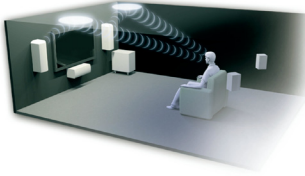

HT-S5800 5.1.2-Channel Dolby Atmos® Home Theater Package

Extraordinary Dolby Atmos®

Dolby Atmos transports you into an extraordinary surround sound experience with captivating multidimensional sound objects that fill your room and flow all around you. This 7.1-channel receiver powers a 5.1.2-channel Dolby Atmos speaker setup: 5.1 standard surround configuration plus two height channels inside the front speakers.

Top Quality Speaker System

Onkyo knows a thing or two about building great speakers, having almost 70 years' experience in Hi-Fi. The included speaker package features precision drivers housed in solid cabinets—the front speakers also housing up-firing height drivers that unlock the magic of Dolby Atmos.

HDMI® 4 In / 1 Out for UltraHD

All HDMI terminals support the latest TV video displays, and HDCP 2.2 copy protection encoded in content from movie studios, broadcasters, and streaming services, for next-generation UltraHD.